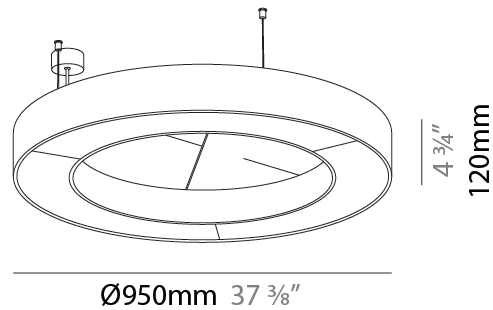

GENERAL

Series: Glorious Acoustic
Brand: Prolicht
Division: Architectural
Mounting Type: Suspension
Mounting Location: Ceiling
Subcategory: Acoustic

PHYSICAL

Shape: Round
Diameter (mm): 950
Diameter (in): 37 ³/₈"
Width (mm): 120
Width (in): 4 ³/₄"
Light Distribution: Direct
Diffuser: [PMMA - Opal / Micro-Prism](#)
Fixture Finish: [SSR / BKV / CWI / CRY / HAB / UFT / ITA / RUA / FTG / MYG / LOD / PUS / FRO / FUP / KIA / POP / BLS / SPG / MEY / GOH / GUM / CHC / COM / ABZ / JAG / OBR / MOS / ROR](#)
Accent Finish: [ANC / ASH / BNA / BTC / BZE / CEL / EGG / EVG / FOG / FOS / FST / FUA / IRI / IRO / KHA / LIC / LIM / MER / MSN / MUS / ONX / PEA / PLU / POL / PPY / RAY / ROY / RST / STE / SWD / TAN / TAU](#)
Fixture Material: Aluminum
Cable Details: [2 000mm / 78 3/4" or 6 000mm / 236 1/4" Transparent Cable](#)

ELECTRICAL

Lamp Type: LED (Zhaga Standard)
Input Wattage (W): 44
Total Output Wattage (W): 40
Dimming: [Tri-Mode (Non-Dimming and Phase Dimming (120Vac only) and 0-10V Dimming)](#)
Driver Included: Yes
Driver Location: Integrated
Driver Type: Constant Current - Universal
Driver Class: Class 2
Input Voltage (V): 120 - 277

LED

Color Temperature (°K): [2700 / 3000 / 3500 / 4000](#)
Max. Delivered Lumen (lm): [4947 / 5153 / 6051 / 5239](#)
Nominal Lumen (lm): [5475 / 5946 / 6982 / 6045](#)
CRI: >90 CRI
Lamp Life (hrs): 50000

OPTICAL

RATINGS AND CERTIFICATIONS

Certified By: CSA Certified to UL and CSA Standards
IP rating: IP20